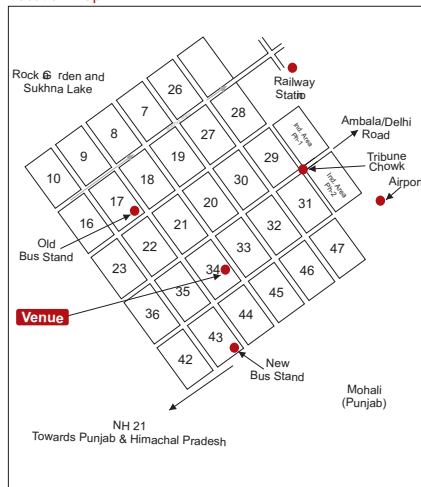

LAYOUT PLAN : CHANDIGARH

International
Industrial Expo
& conferences
Exhibition Ground, Sector - 34
Chandigarh, India

Location Map