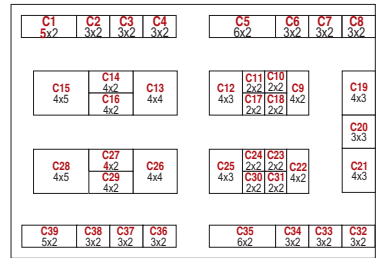

LAYOUT PLAN : CHANDIGARH

International
Industrial Expo
& conferences
Exhibition Ground, Sector - 34
Chandigarh, India

Organiser's Office

R9 10x6
R8 6x6
R7 6x6
R6 6x6
R5 10x6

Open Display Area

ENTRY

R4 12x6
R3 6x6
R2 6x6
R1 15x6

Open Display Area

Pavilion A

Pavilion B

Pavilion C

Pavilion D