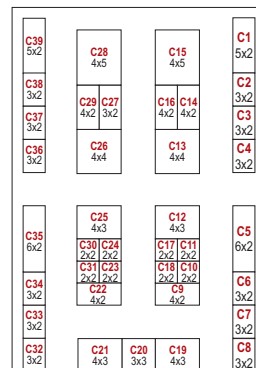

Plastic Printing & Packaging Pavilion