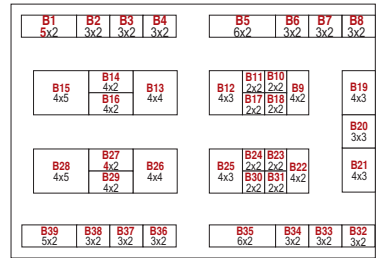

LAYOUT PLAN : CHANDIGARH

International
Industrial Expo
& conferences
Exhibition Ground, Sector - 34
Chandigarh, India

Organiser's Office

R9 10x6
R8 6x6
R7 6x6
R6 6x6
R5 10x6

Open Display Area

ENTRY

R4 12x6
R3 6x6
R2 6x6
R1 15x6

Open Display Area

Pavilion A

Pavilion B

Pavilion C

Pavilion D