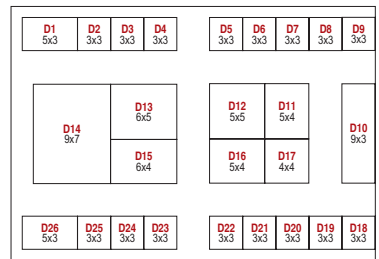

LAYOUT PLAN : CHANDIGARH

International
Industrial Expo
& conferences
Exhibition Ground, Sector - 34
Chandigarh, India

Organiser's Office

R9 10x6
R8 6x6
R7 6x6
R6 6x6
R5 10x6

Open Display Area

ENTRY

R4 12x6
R3 6x6
R2 6x6
R1 15x6

Open Display Area

Pavilion A

Pavilion B

Pavilion C

Pavilion D