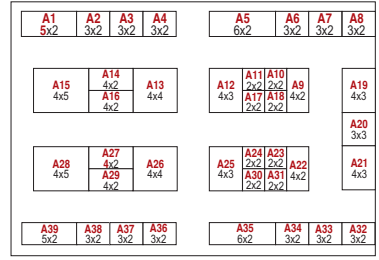

LAYOUT PLAN : CHANDIGARH

International
Industrial Expo
& conferences
Exhibition Ground, Sector - 34
Chandigarh, India

Organiser's Office

R9 10x6
R8 6x6
R7 6x6
R6 6x6
R5 10x6

Open Display Area

ENTRY

R4 12x6
R3 6x6
R2 6x6
R1 15x6

Open Display Area

Pavilion A

Pavilion B

Pavilion C

Pavilion D