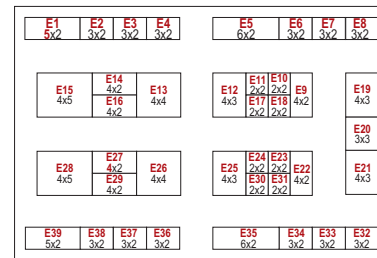

LAYOUT PLAN : CHANDIGARH

International
Industrial Expo
& conferences
Exhibition Ground, Sector - 34
Chandigarh, India

Location Map

Engineering & Technology Pavilion