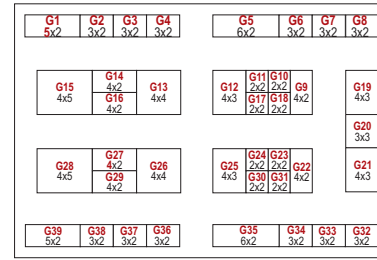

LAYOUT PLAN : CHANDIGARH

International
Industrial Expo
& conferences
Exhibition Ground, Sector - 34
Chandigarh, India

Location Map

Engineering & Technology Pavilion