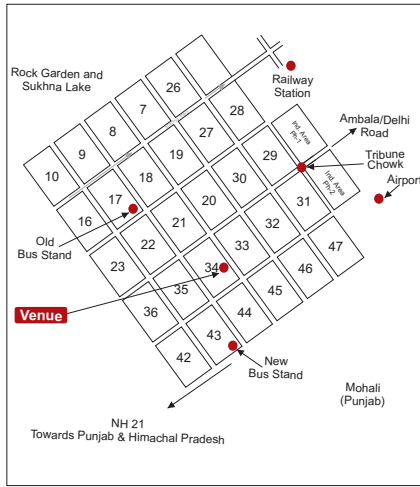

LAYOUT PLAN : CHANDIGARH

International
Industrial Expo
& conferences
Exhibition Ground, Sector - 34
Chandigarh, India

Organiser's Office

R9 10x6
R8 6x6
R7 6x6
R6 6x6
R5 10x6

Open Display Area

ENTRY

R4 12x6
R3 6x6
R2 6x6
R1 15x6

Open Display Area

Pavilion A

Pavilion B

Pavilion C

Pavilion D