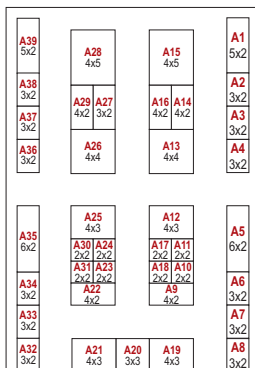

LAYOUT PLAN : CHANDIGARH

International
Industrial Expo
& conferences
Exhibition Ground, Sector - 34
Chandigarh, India

Engineering & Technology Pavilion