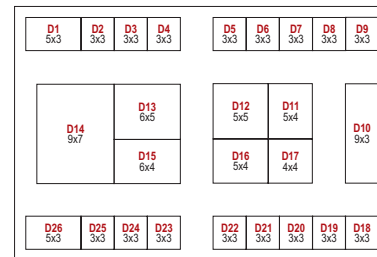

LAYOUT PLAN : CHANDIGARH

International
Industrial Expo
& conferences
Exhibition Ground, Sector - 34
Chandigarh, India

Location Map

Engineering & Technology Pavilion