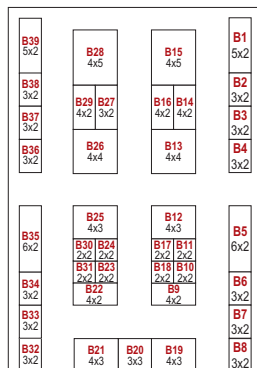

Plastic Printing & Packaging Pavilion